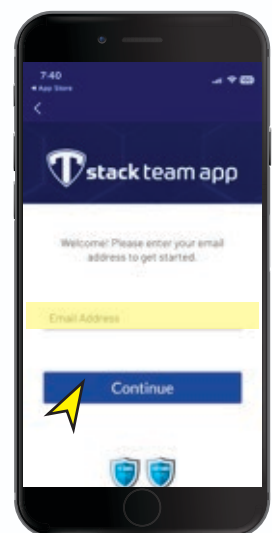

STEP 4

Enter Email and continue