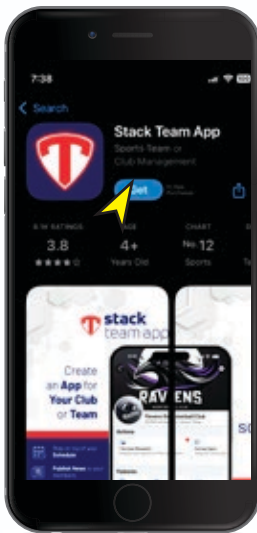

## STEP 1

Go to the Apple App store or Google Play Search for TEAM APP Download the App.