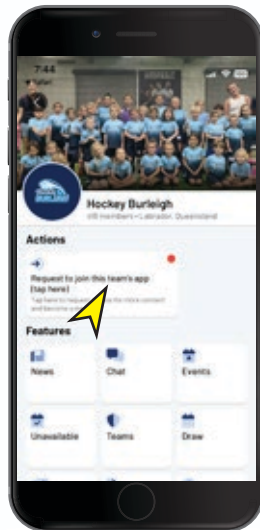

STEP 10

Request to join your team