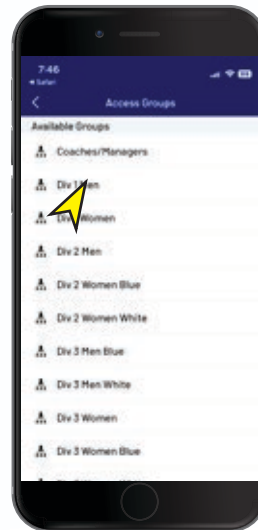

STEP 11

Click on your team