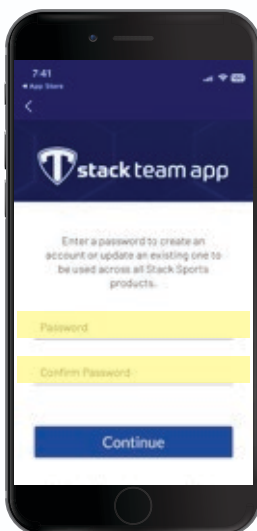

## STEP 2

Sign up.  
(If you are already a Team app member click on 'Find your Team'  
Go to step 9)

## STEP 3

Continue with preferred method

## STEP 4

Enter Email and continue

## STEP 5

Enter your Password