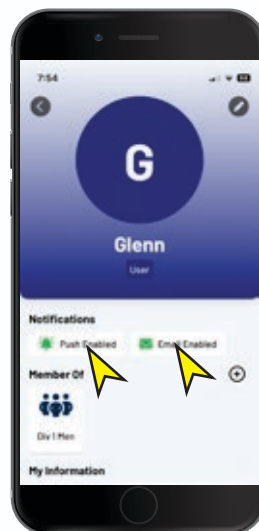

## STEP 12

Agree to provide details

Click on 'Send'

Click on "My Details"

Ensure notifications are enabled

stack team app